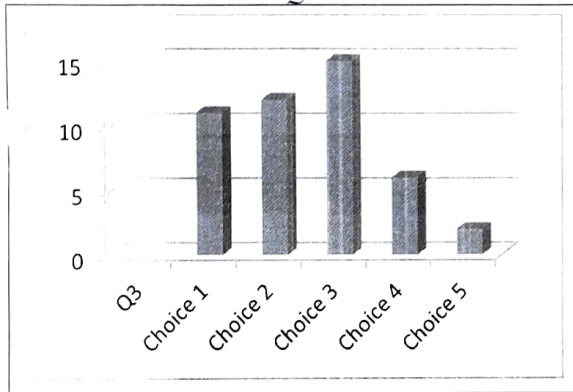

Student Satisfaction Survey 2021-22

Graphical Presentation

Choice 1 indicates highest marks and Choice 5 indicates lowest marks

Que 3

Handwritten signature

PRINCIPAL

Smt. KASHIBAI NAVALE COLLEGE
OF EDUCATION (B.ED COLLEGE)
A/p. Kamalapur, Tal. sangola, Dist. Solapur