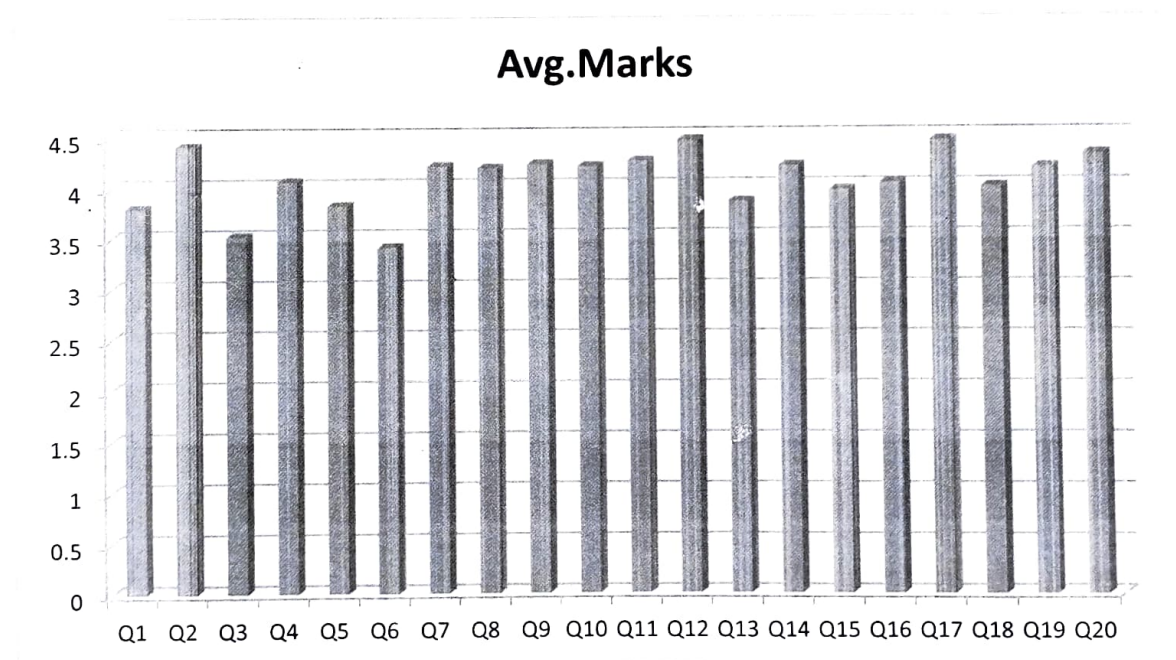

Student Satisfaction Survey 2021-22

Key Indicator - 2.7.1

Under Criterion II of Teaching – Learning and Evaluation (From Students)

Average Marks per question (5-point Scale)

Que No	Q1	Q2	Q3	Q4	Q5	Q6	Q7	Q8	Q9	Q10
Avg.Marks	3.8	4.41	3.52	4.06	3.82	3.41	4.21	4.19	4.23	4.21

Que No	Q11	Q12	Q13	Q14	Q15	Q16	Q17	Q18	Q19	Q20
Avg.Marks	4.26	4.47	3.86	4.21	3.97	4.04	4.46	4.00	4.419	4.32

Average of Student Satisfaction survey is 4.082

[Signature]
Smt. Kashibai Navale College of Education
Kamalapur, Tal. Sangola, Dist. Solapur

[Signature]
PRINCIPAL
Smt. KASHIBAI NAVALE COLLEGE
OF EDUCATION (B.ED COLLEGE)
A/p. Kamalapur, Tal. sangola, Dist. Solapur