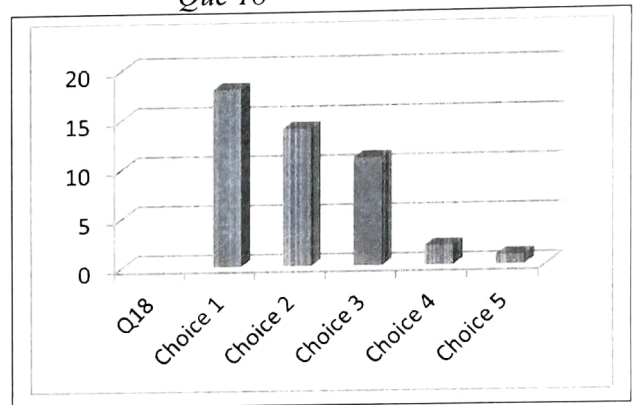

Que 18

[Handwritten Signature]

IQAC Coordinator
Smt. Kashibai Navale College of Education
Kamlapur Tal. Sangli Dist. Solapur

[Handwritten Signature]

PRINCIPAL

Smt. KASHIBAI NAVALE COLLEGE
OF EDUCATION (WOMEN'S COLLEGE)
Kamlapur Tal. Sangli Dist. Solapur