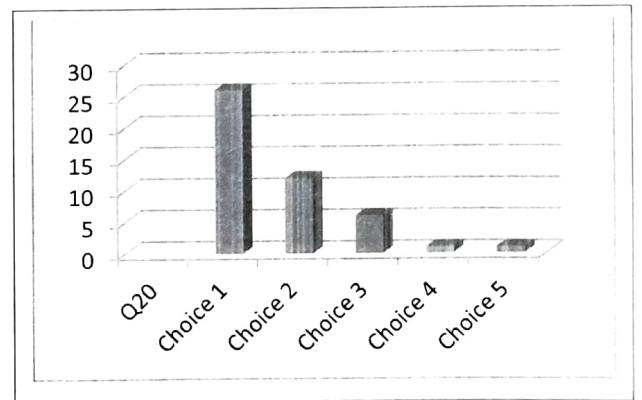

Que 20

[Handwritten Signature]

IQAC Coordinator
Smt. Kashibai Navale College of Education
Kamlapur Tal. Sangli Dist. Solapur

[Handwritten Signature]

PRINCIPAL

Smt. KASHIBAI NAVALE COLLEGE
OF EDUCATION (WOMEN'S COLLEGE)
Kamlapur Tal. Sangli Dist. Solapur