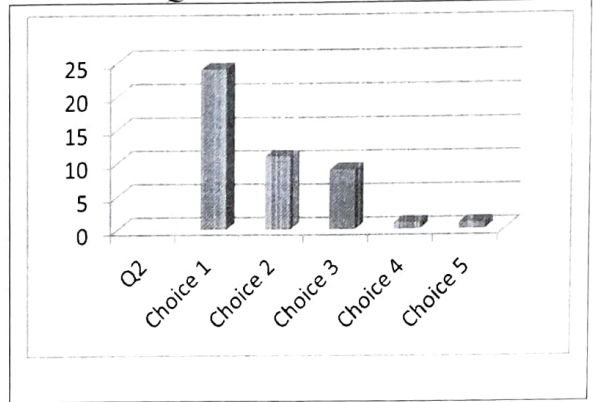

Student Satisfaction Survey 2021-22

Graphical Presentation

Choice 1 indicates highest marks and Choice 5 indicates lowest marks

Que 2

Handwritten signature

PRINCIPAL

Smt. KASHIBAI NAVALE COLLEGE
OF EDUCATION (B.ED COLLEGE)
A/p. Kamalapur, Tal. sangola, Dist. Solapur