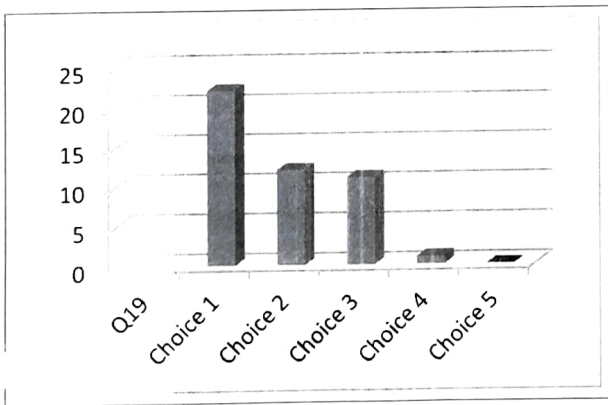

Que 19

[Handwritten Signature]

IQAC Coordinator
Smt. Kashibai Navale College of Education
Kamlapur Tal. Sangli Dist. Solapur

[Handwritten Signature]

PRINCIPAL

Smt. KASHIBAI NAVALE COLLEGE
OF EDUCATION (WOMEN'S COLLEGE)
Kamlapur Tal. Sangli Dist. Solapur